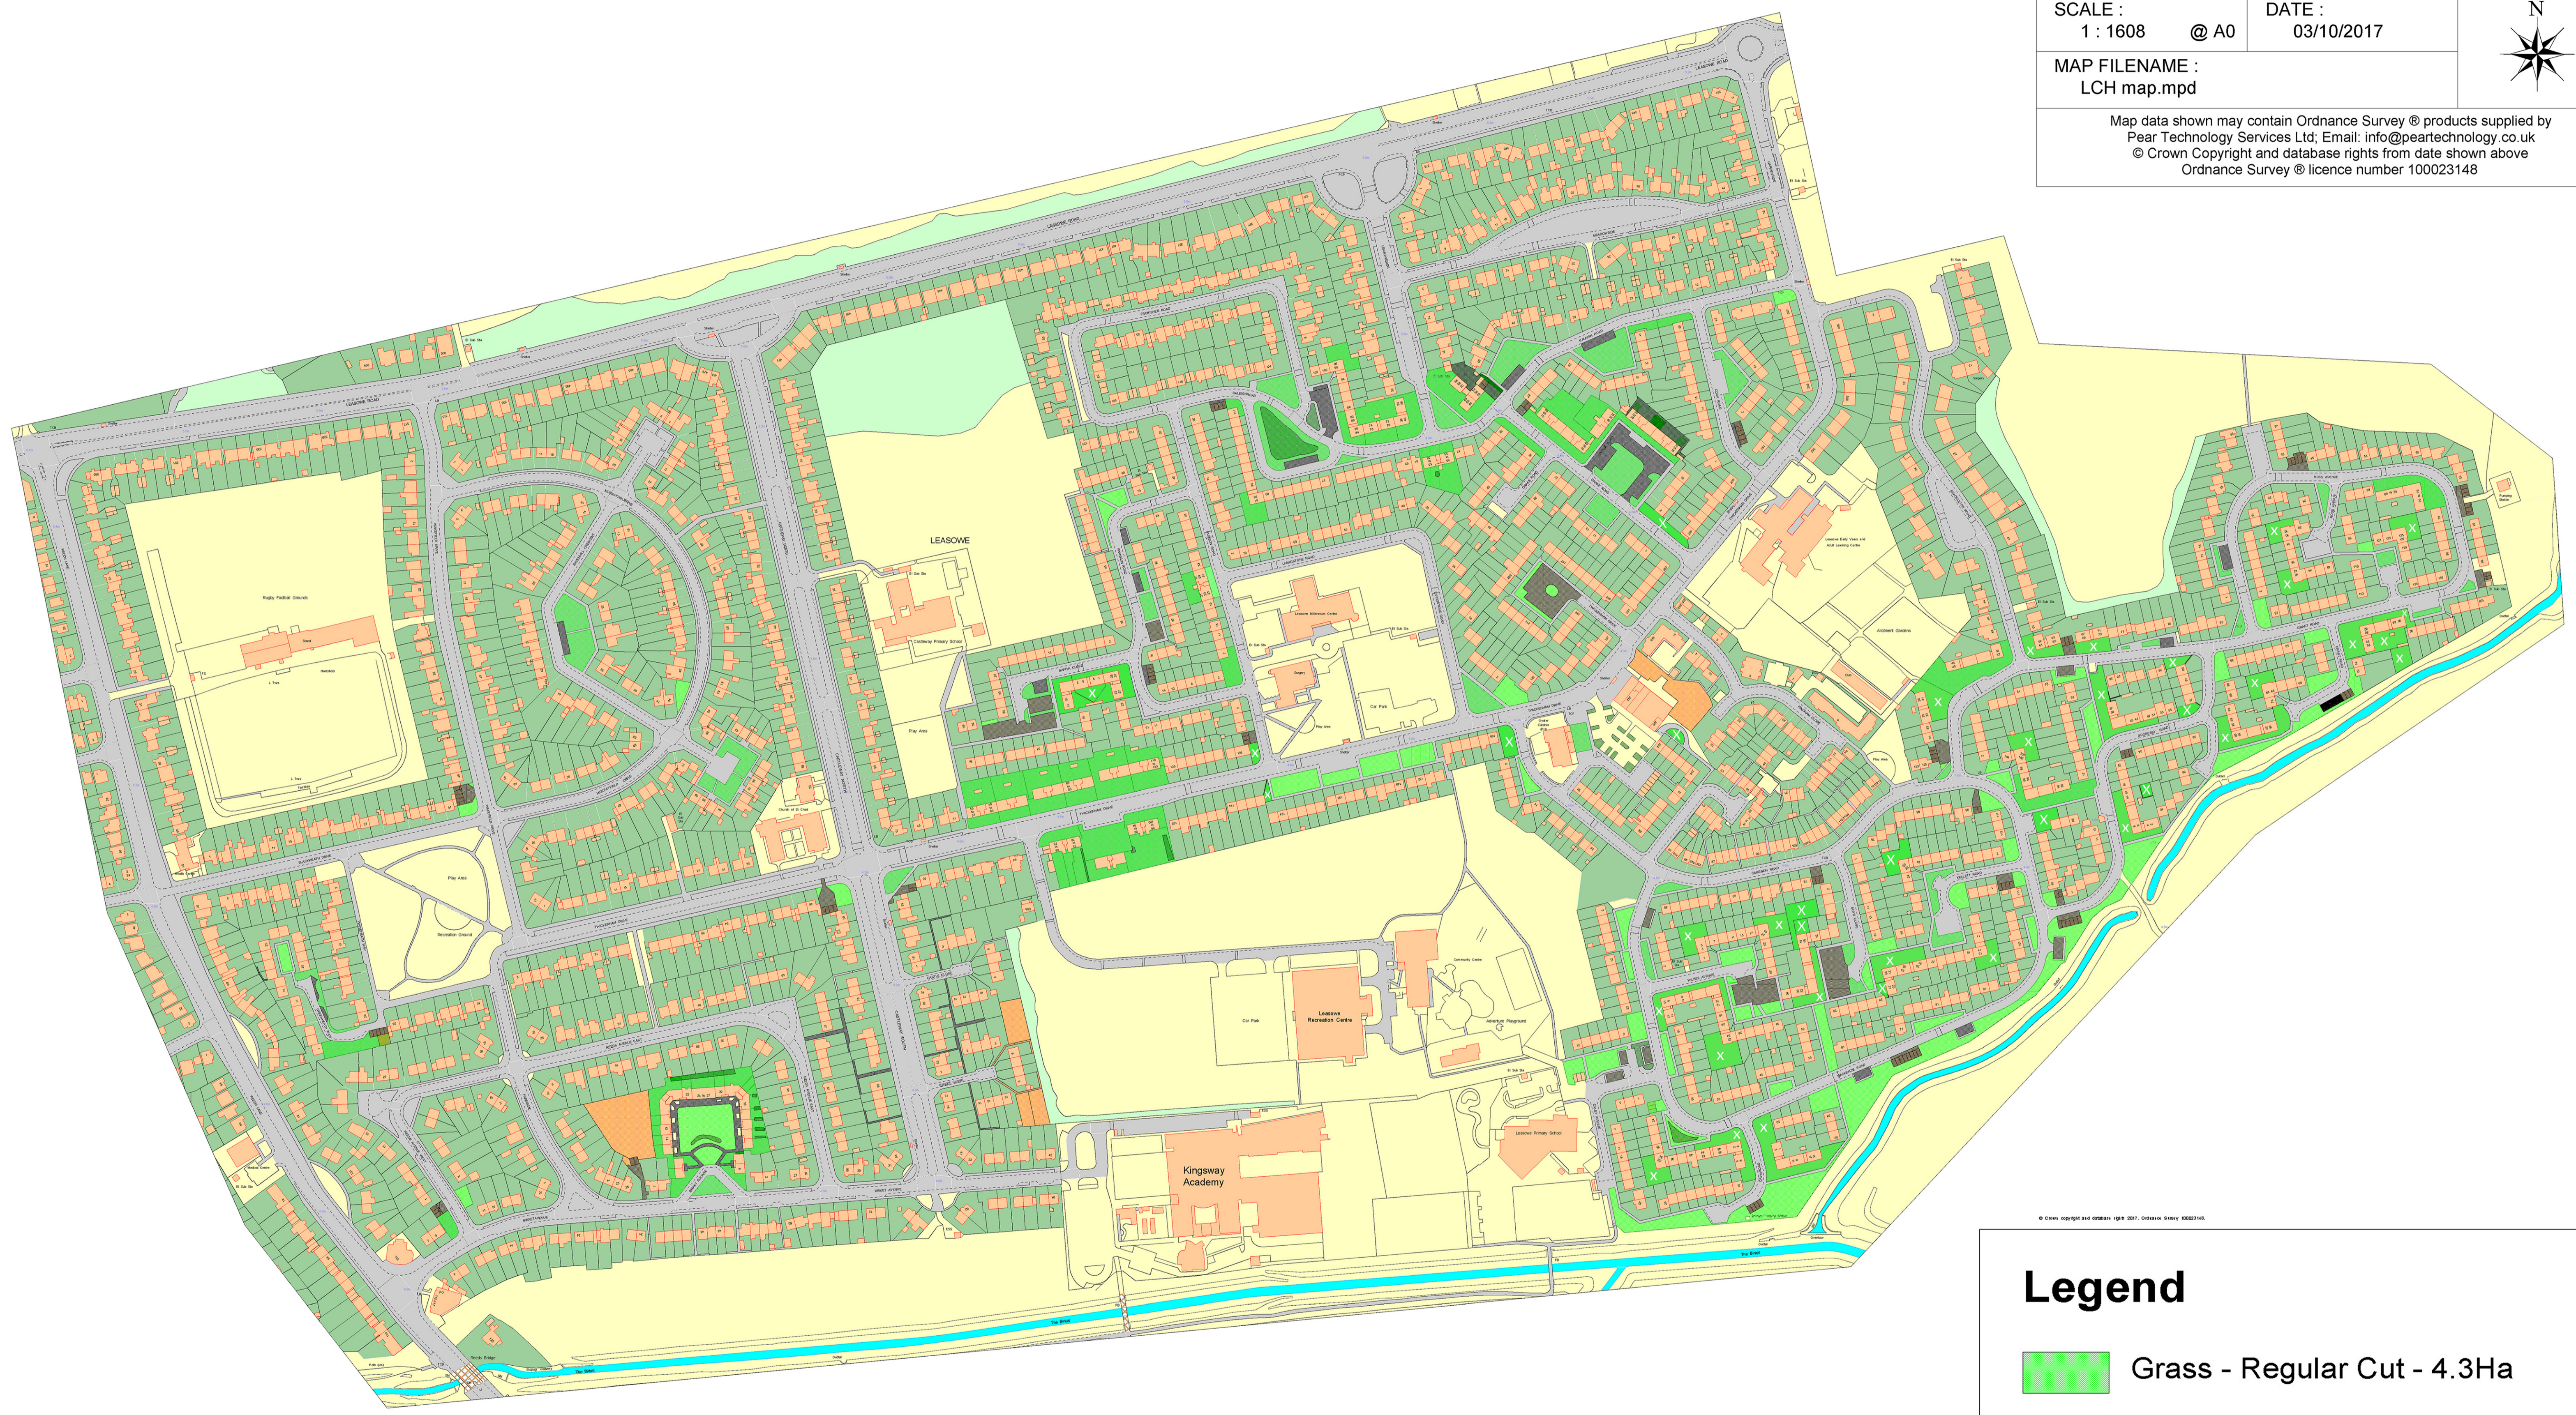

Leasowe Community Homes Estate

SCALE : 1 : 1608 @ A0 DATE : 03/10/2017

MAP FILENAME : LCH map.mpd

Map data shown may contain Ordnance Survey @ products supplied by Pear Technology Services Ltd; Email: info@peartechology.co.uk
© Crown Copyright and database rights from date shown above
Ordnance Survey @ licence number 100023148

Legend

-  Grass - Regular Cut - 4.3Ha
-  Shrub Beds - 0.16 Ha
-  Unmanaged Areas - 0.38Ha
-  Hard Surfaces/garages 1Ha