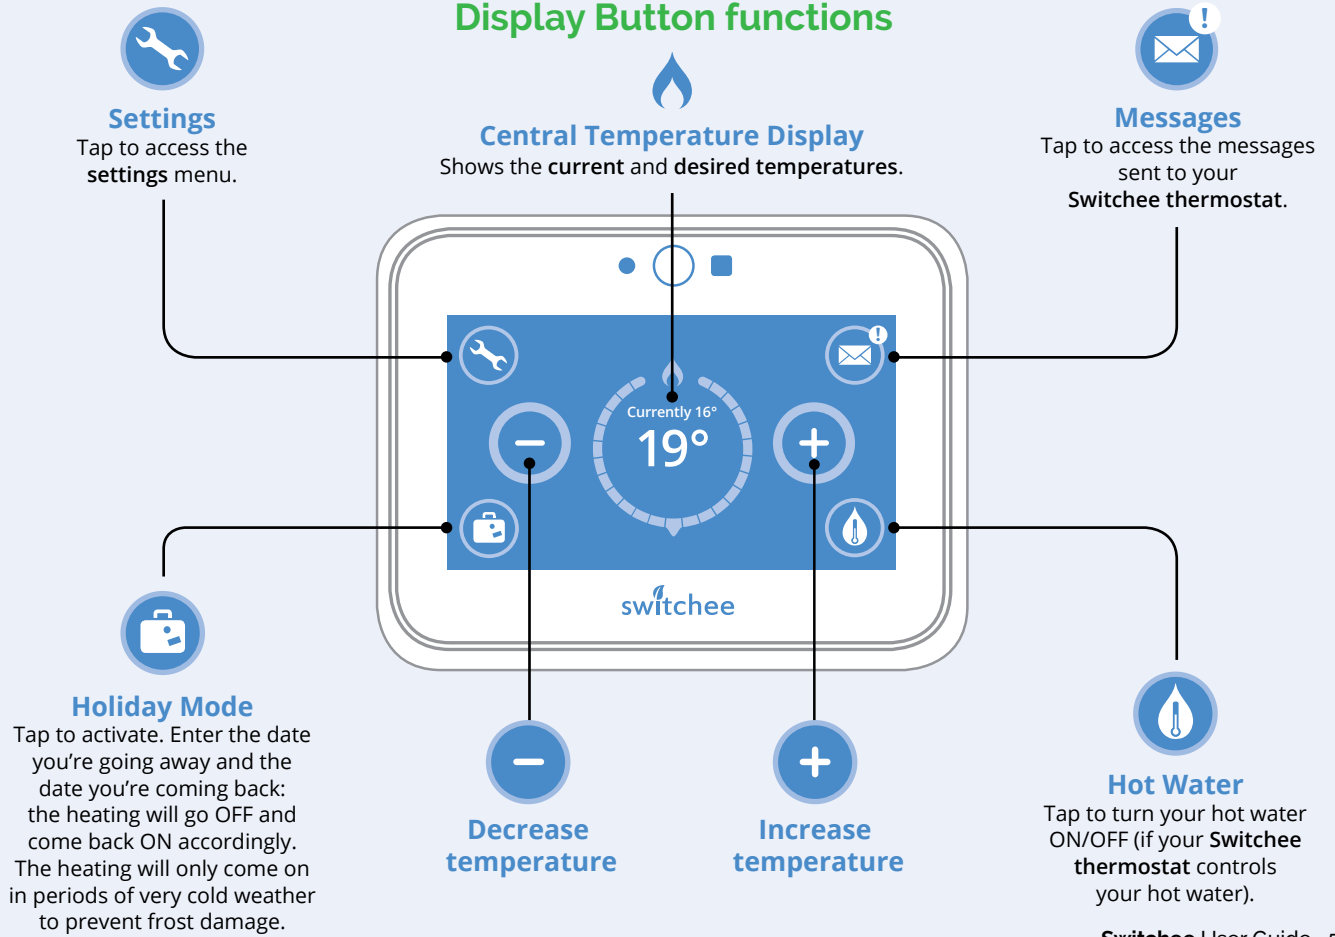

switchee

The Smart Thermostat for
Affordable Housing

Welcome to
your new Switchee

Switchee User Guide

The Switchee Thermostat

The Thermostat Display

The touch-screen display on your Switchee thermostat is made up of a central temperature display surrounded by a number of 'tool' buttons. The functions of these buttons are shown on the page opposite.

Standby Mode

In Standby Mode your Switchee thermostat displays the current temperature of your home. Pressing the display wakes up your Switchee thermostat.

Display Button functions

switchee

 www.switchee.co/residents