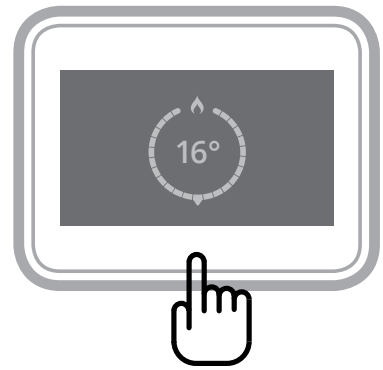

switchee

The Smart Thermostat for
Affordable Housing

Welcome to
your new Switchee

Switchee User Guide

The Switchee Thermostat

The Thermostat Display

The touch-screen display on your Switchee thermostat is made up of a central temperature display surrounded by a number of 'tool' buttons. The functions of these buttons are shown on the page opposite.

Standby Mode

In Standby Mode your Switchee thermostat displays the current temperature of your home. Pressing the display wakes up your Switchee thermostat.

Display Button functions

switchee

 www.switchee.co/residents